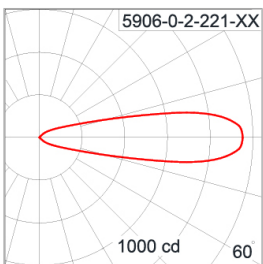

การกระจายแสง

คุณลักษณะ:

- IP54 Class I
- ชิ้นส่วนประกอบอลูมิเนียม ขึ้นรูปด้วยการฉีดอัดแรงดันสูง
- ฟันเคลือบด้วยสีโพลีเอสเตอร์กึ่งยูวี
- หน้ากระจกนิรภัย
- ปะเก็นกันน้ำยางซิลิโคน
- สกรูที่ใช้ภายนอกตัวคอมผลิตจากโลหะสแตนเลส
- ขั้วหลอดเซรามิก GU10
- ชุดโคมพร้อมสายไฟ ขนาด 3x0.75 ม.ม
- การติดตั้งควรกระทำอย่างถูกต้อง ตามคู่มือติดตั้งที่แนบมา
- ดำ (แทนที่เลข2หลักสุดท้ายสำหรับการลงรหัสสั่งซื้อด้วยหมายเลข 31)
- เงิน (แทนที่เลข2หลักสุดท้ายสำหรับการลงรหัสสั่งซื้อด้วยหมายเลข 34)

*Due to the constancy of product development, we reserve the right to alter all specification without prior notice.

Last Revised On: 03-02-2022