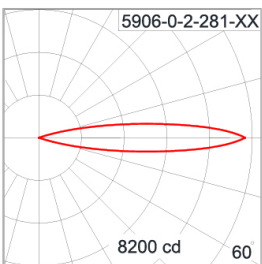

การกระจายแสง

คุณลักษณะ:

- IP54 Class III
- ชิ้นส่วนประกอบอลูมิเนียม ชิ้นรูปด้วยการฉีดอัดแรงดันสูง
- ฟันเคลือบด้วยสีโพลีเอสเตอร์กึ่งยูวี
- หน้ากระจกนิรภัย
- ปะเก็นกันน้ำยางซิลิโคน
- สกรูที่ใช้ภายนอกตัวคอมผลิตจากโลหะสแตนเลส
- ขั้วหลอดเซรามิก GU5.3
- ชุดโคมพร้อมสายไฟ ขนาด 2x1.0 ม.ม.
- การติดตั้งควรกระทำอย่างถูกต้อง ตามคู่มือติดตั้งที่แนบมา
- ดำ (แทนที่เลข2หลักสุดท้ายสำหรับการลงรหัสสั่งซื้อด้วยหมายเลข 31)
- เงิน (แทนที่เลข2หลักสุดท้ายสำหรับการลงรหัสสั่งซื้อด้วยหมายเลข 34)

*Due to the constancy of product development, we reserve the right to alter all specification without prior notice.

Last Revised On: 03-02-2022