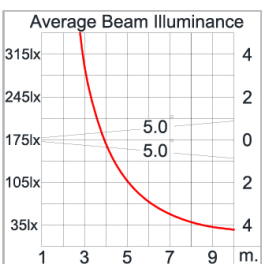

การกระจายแสง

คุณลักษณะ:

- IP54 Class III
- ชิ้นส่วนประกอบอลูมิเนียม ชิ้นรูปด้วยการฉีดอัดแรงดันสูง
- ฟันเคลือบด้วยสีโพลีเอสเตอร์กึ่งยูวี
- หน้ากระจกนิรภัย
- ปะเก็นกันน้ำยางซิลิโคน
- สกรูที่ใช้ภายนอกตัวคอมผลิตจากโลหะสแตนเลส
- ขั้วหลอดเซรามิก GU5.3
- ชุดโคมพร้อมสายไฟ ขนาด 2x1.0 ม.ม.
- การติดตั้งควรกระทำอย่างถูกต้อง ตามคู่มือติดตั้งที่แนบมา
- ดำ (แทนที่เลข2หลักสุดท้ายสำหรับการลงรหัสสั่งซื้อด้วยหมายเลข 31)
- เงิน (แทนที่เลข2หลักสุดท้ายสำหรับการลงรหัสสั่งซื้อด้วยหมายเลข 34)

*Due to the constancy of product development, we reserve the right to alter all specification without prior notice.

Last Revised On: 03-02-2022