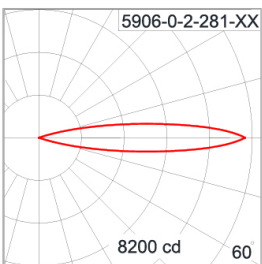

การกระจายแสง

คุณลักษณะ:

- IP54 Class III
- ชิ้นส่วนประกอบอลูมิเนียม ขึ้นรูปด้วยการฉีดอัดแรงดันสูง
- ฟันเคลือบด้วยสีโพลีเอสเตอร์กึ่งยูวี
- หน้ากระจกนิรภัย
- ปะเก็นกันน้ำยางซิลิโคน
- สกรูที่ใช้ภายนอกตัวคอมผลิตจากโลหะสแตนเลส
- ขั้วหลอดเซรามิก GU5.3
- ชุดโคมพร้อมสายไฟ ขนาด 2x1.0 ม.ม.
- การติดตั้งควรกระทำอย่างถูกต้อง ตามคู่มือติดตั้งที่แนบมา
- ดำ (แทนที่เลข2หลักสุดท้ายสำหรับการลงรหัสสั่งซื้อด้วยหมายเลข 31)
- เงิน (แทนที่เลข2หลักสุดท้ายสำหรับการลงรหัสสั่งซื้อด้วยหมายเลข 34)

*Due to the constancy of product development, we reserve the right to alter all specification without prior notice.

Last Revised On: 18-10-2021