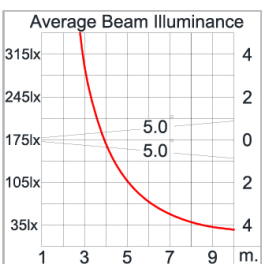

การกระจายแสง

คุณลักษณะ:

- IP54 Class III
- ชิ้นส่วนประกอบอลูมิเนียม ขึ้นรูปด้วยการฉีดอัดแรงดันสูง
- ฟันเคลือบด้วยสีโพลีเอสเตอร์กึ่งยูวี
- หน้ากระจกนิรภัย
- ปะเก็นกันน้ำยางซิลิโคน
- สกรูที่ใช้ภายนอกตัวคอมผลิตจากโลหะสแตนเลส
- ขั้วหลอดเซรามิก GU5.3
- ชุดโคมพร้อมสายไฟ ขนาด 2x1.0 ม.ม.
- การติดตั้งควรกระทำอย่างถูกต้อง ตามคู่มือติดตั้งที่แนบมา
- ดำ (แทนที่เลข2หลักสุดท้ายสำหรับการลงรหัสสั่งซื้อด้วยหมายเลข 31)
- เงิน (แทนที่เลข2หลักสุดท้ายสำหรับการลงรหัสสั่งซื้อด้วยหมายเลข 34)

*Due to the constancy of product development, we reserve the right to alter all specification without prior notice.

Last Revised On: 18-10-2021